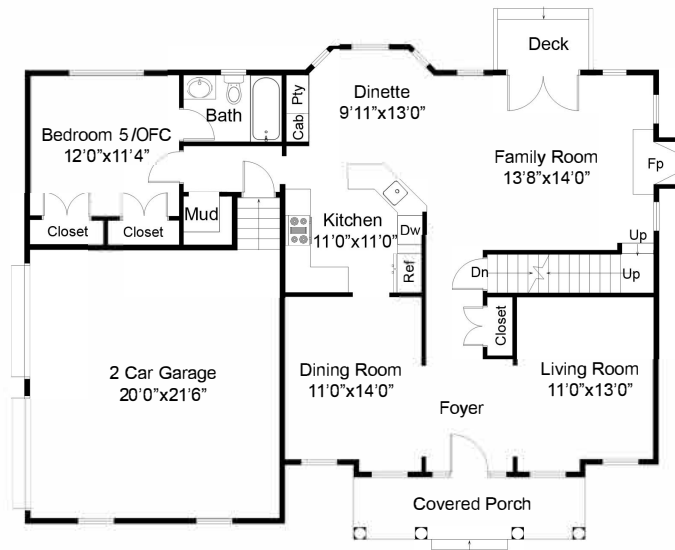

SECOND FLOOR PLAN

FIRST FLOOR PLAN

BASEMENT FLOOR PLAN

This floor plan including furniture, fixture measurements and dimensions are approximate and for illustrative purposes only. Boxbrownie.com gives no guarantee, warranty or representation as to the accuracy and layout. All enquiries must be directed to the agent, vendor or party representing this floor plan.

Basement :1,303 Sq.Ft.  
 First Floor :1,297 Sq.Ft.  
 Second Floor :1,324 Sq.Ft.

140 Canoe Brook Pkwy, Summit, NJ