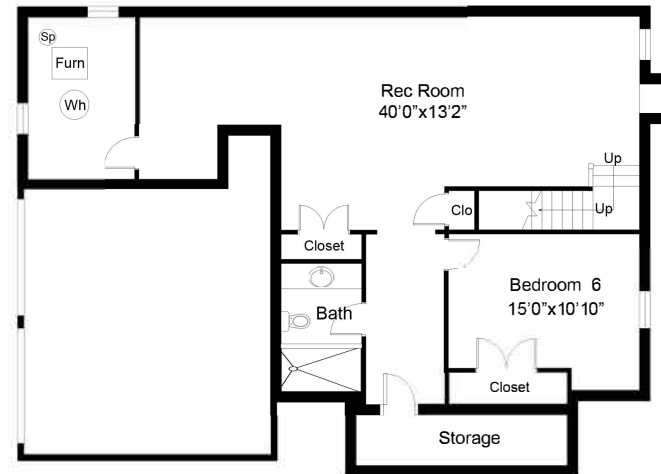

SECOND FLOOR PLAN

FIRST FLOOR PLAN

BASEMENT FLOOR PLAN

This floor plan including furniture, fixture measurements and dimensions are approximate and for illustrative purposes only. Boxbrownie.com gives no guarantee, warranty or representation as to the accuracy and layout. All enquiries must be directed to the agent, vendor or party representing this floor plan.

Basement :1,303 Sq.Ft.  
 First Floor :1,297 Sq.Ft.  
 Second Floor :1,324 Sq.Ft.

140 Canoe Brook Pkwy, Summit, NJ